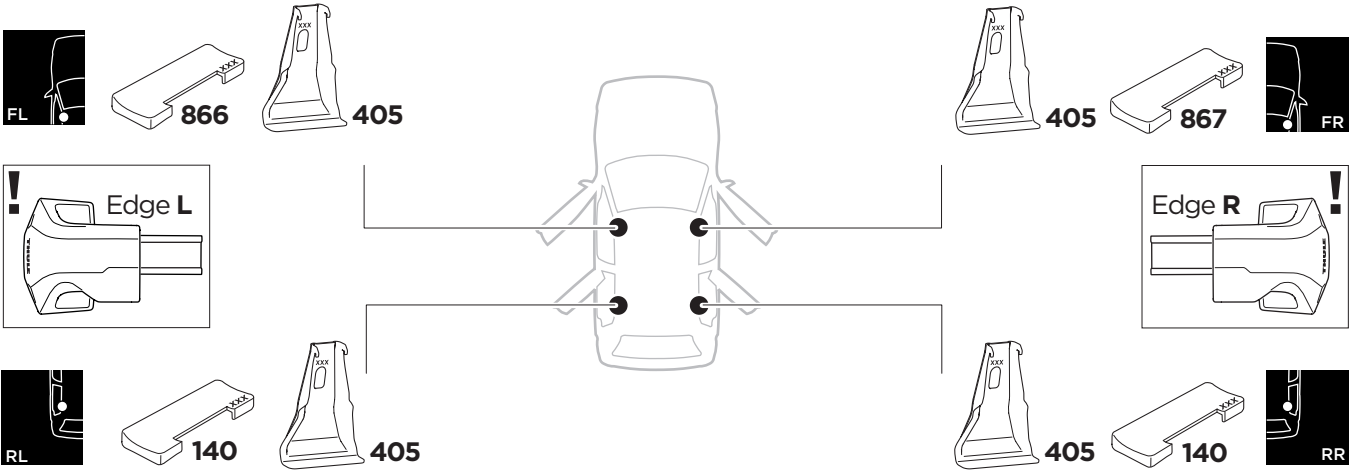

1

Kit 145303

DACIA Sandero, 5-dr Hatchback, 21-

ISO 11154-E

THULE WingBar Evo	THULE WingBar Edge	THULE WingBar	THULE SquareBar Evo	Evo X (scale)	Edge X (scale)
DACIA Sandero, 5-dr Hatchback, 21-				41	O
THULE ProBar Evo	THULE SlideBar Evo				X (mm/inch)
DACIA Sandero, 5-dr Hatchback, 21-				1061 mm / 41 3/4"	

THULE WingBar Evo	THULE WingBar Edge	THULE WingBar	THULE SquareBar Evo	Evo Y (scale)	Edge Y (scale)
DACIA Sandero, 5-dr Hatchback, 21-				39	A
THULE ProBar Evo	THULE SlideBar Evo				Y (mm/inch)
DACIA Sandero, 5-dr Hatchback, 21-				1041 mm / 41"	

	W (mm/inch)	Z (mm/inch)
DACIA Sandero, 5-dr Hatchback, 21-	736 mm / 29"	236 mm / 9 1/4"