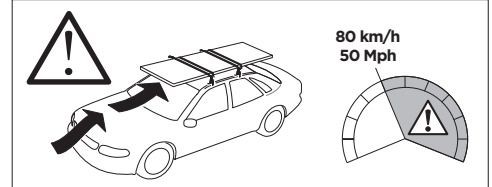

1

Kit 145303

DACIA Sandero, 5-dr Hatchback, 21-

ISO 11154-E