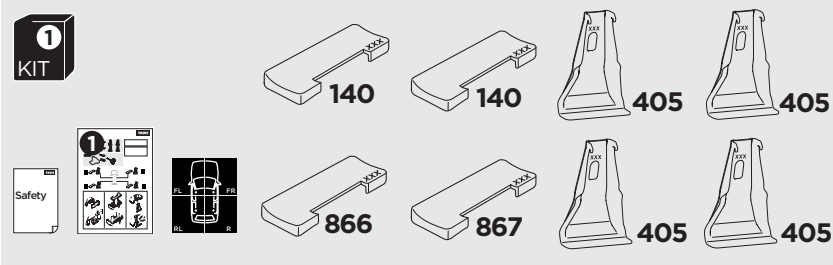

1

Kit 145303

DACIA Sandero, 5-dr Hatchback, 21-

ISO 11154-E

THULE WingBar Evo	THULE WingBar Edge	THULE WingBar	THULE SquareBar Evo	Evo X (scale)	Edge X (scale)
DACIA Sandero, 5-dr Hatchback, 21-				41	O
THULE ProBar Evo	THULE SlideBar Evo				X (mm/inch)
DACIA Sandero, 5-dr Hatchback, 21-				1061 mm / 41 3/4"	

THULE WingBar Evo	THULE WingBar Edge	THULE WingBar	THULE SquareBar Evo	Evo Y (scale)	Edge Y (scale)
DACIA Sandero, 5-dr Hatchback, 21-				39	A
THULE ProBar Evo	THULE SlideBar Evo				Y (mm/inch)
DACIA Sandero, 5-dr Hatchback, 21-				1041 mm / 41"	

	W (mm/inch)	Z (mm/inch)
DACIA Sandero, 5-dr Hatchback, 21-	736 mm / 29"	236 mm / 9 1/4"